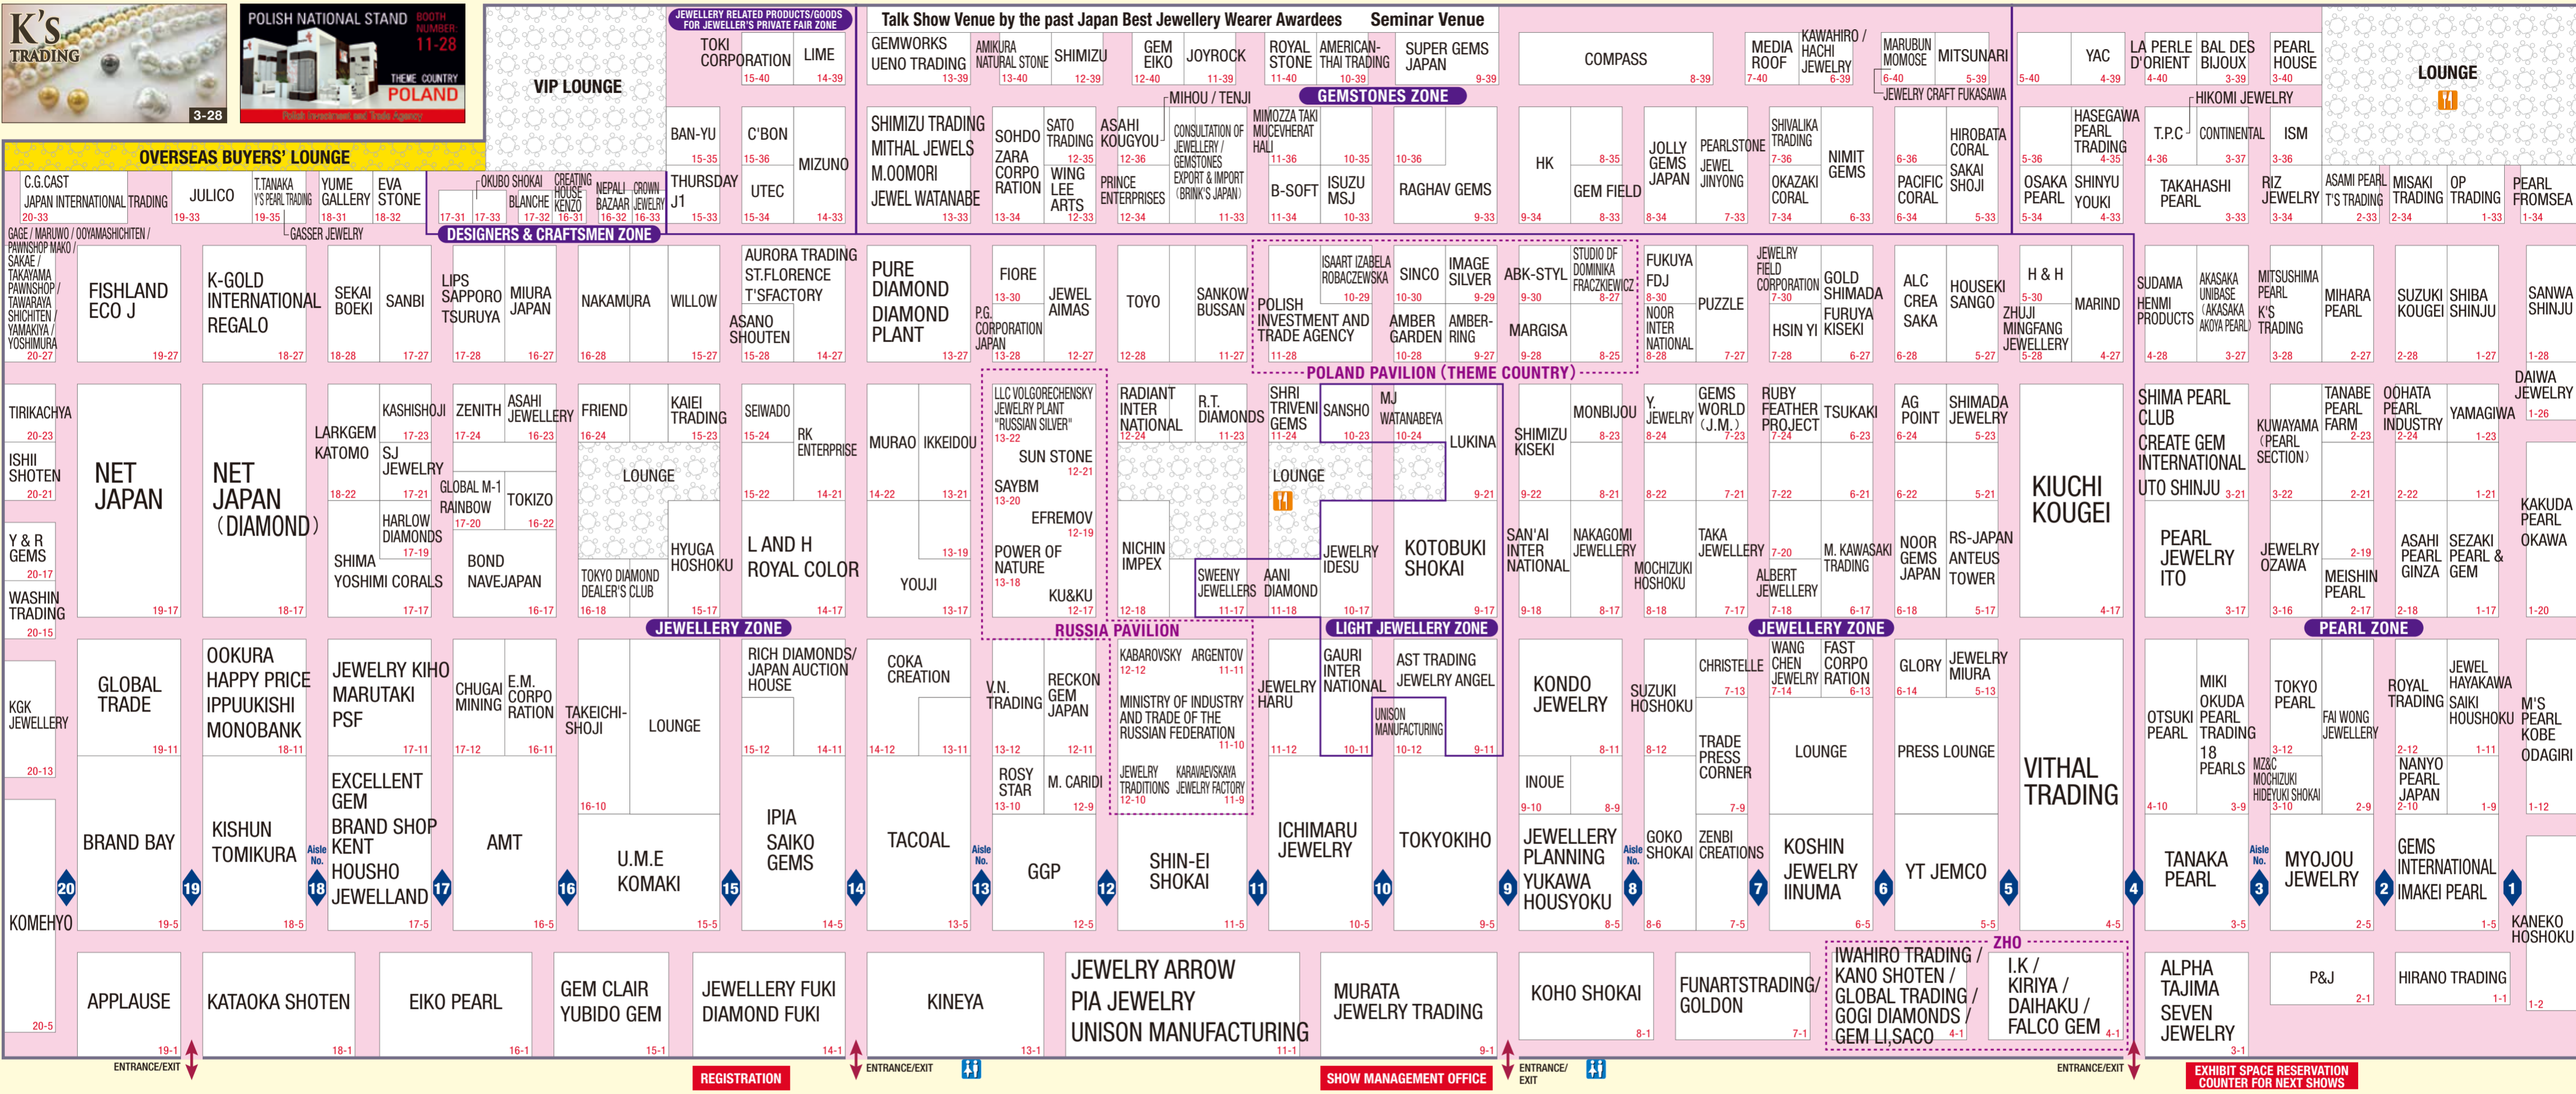

Note: This Floor Map is as of September 13, 2019. The actual layout might be different.

LIST OF EXHIBITORS (As of September 13, 2019) - Exhibitor Booth No. table

Table of exhibitors starting with G, H, I, J, K, L, M, N, O, P, Q, R, S, T, U, V, W, X, Y, Z

Table of exhibitors starting with A, B, C, D, E, F, G, H, I, J, K, L, M, N, O, P, Q, R, S, T, U, V, W, X, Y, Z

Table of exhibitors starting with A, B, C, D, E, F, G, H, I, J, K, L, M, N, O, P, Q, R, S, T, U, V, W, X, Y, Z